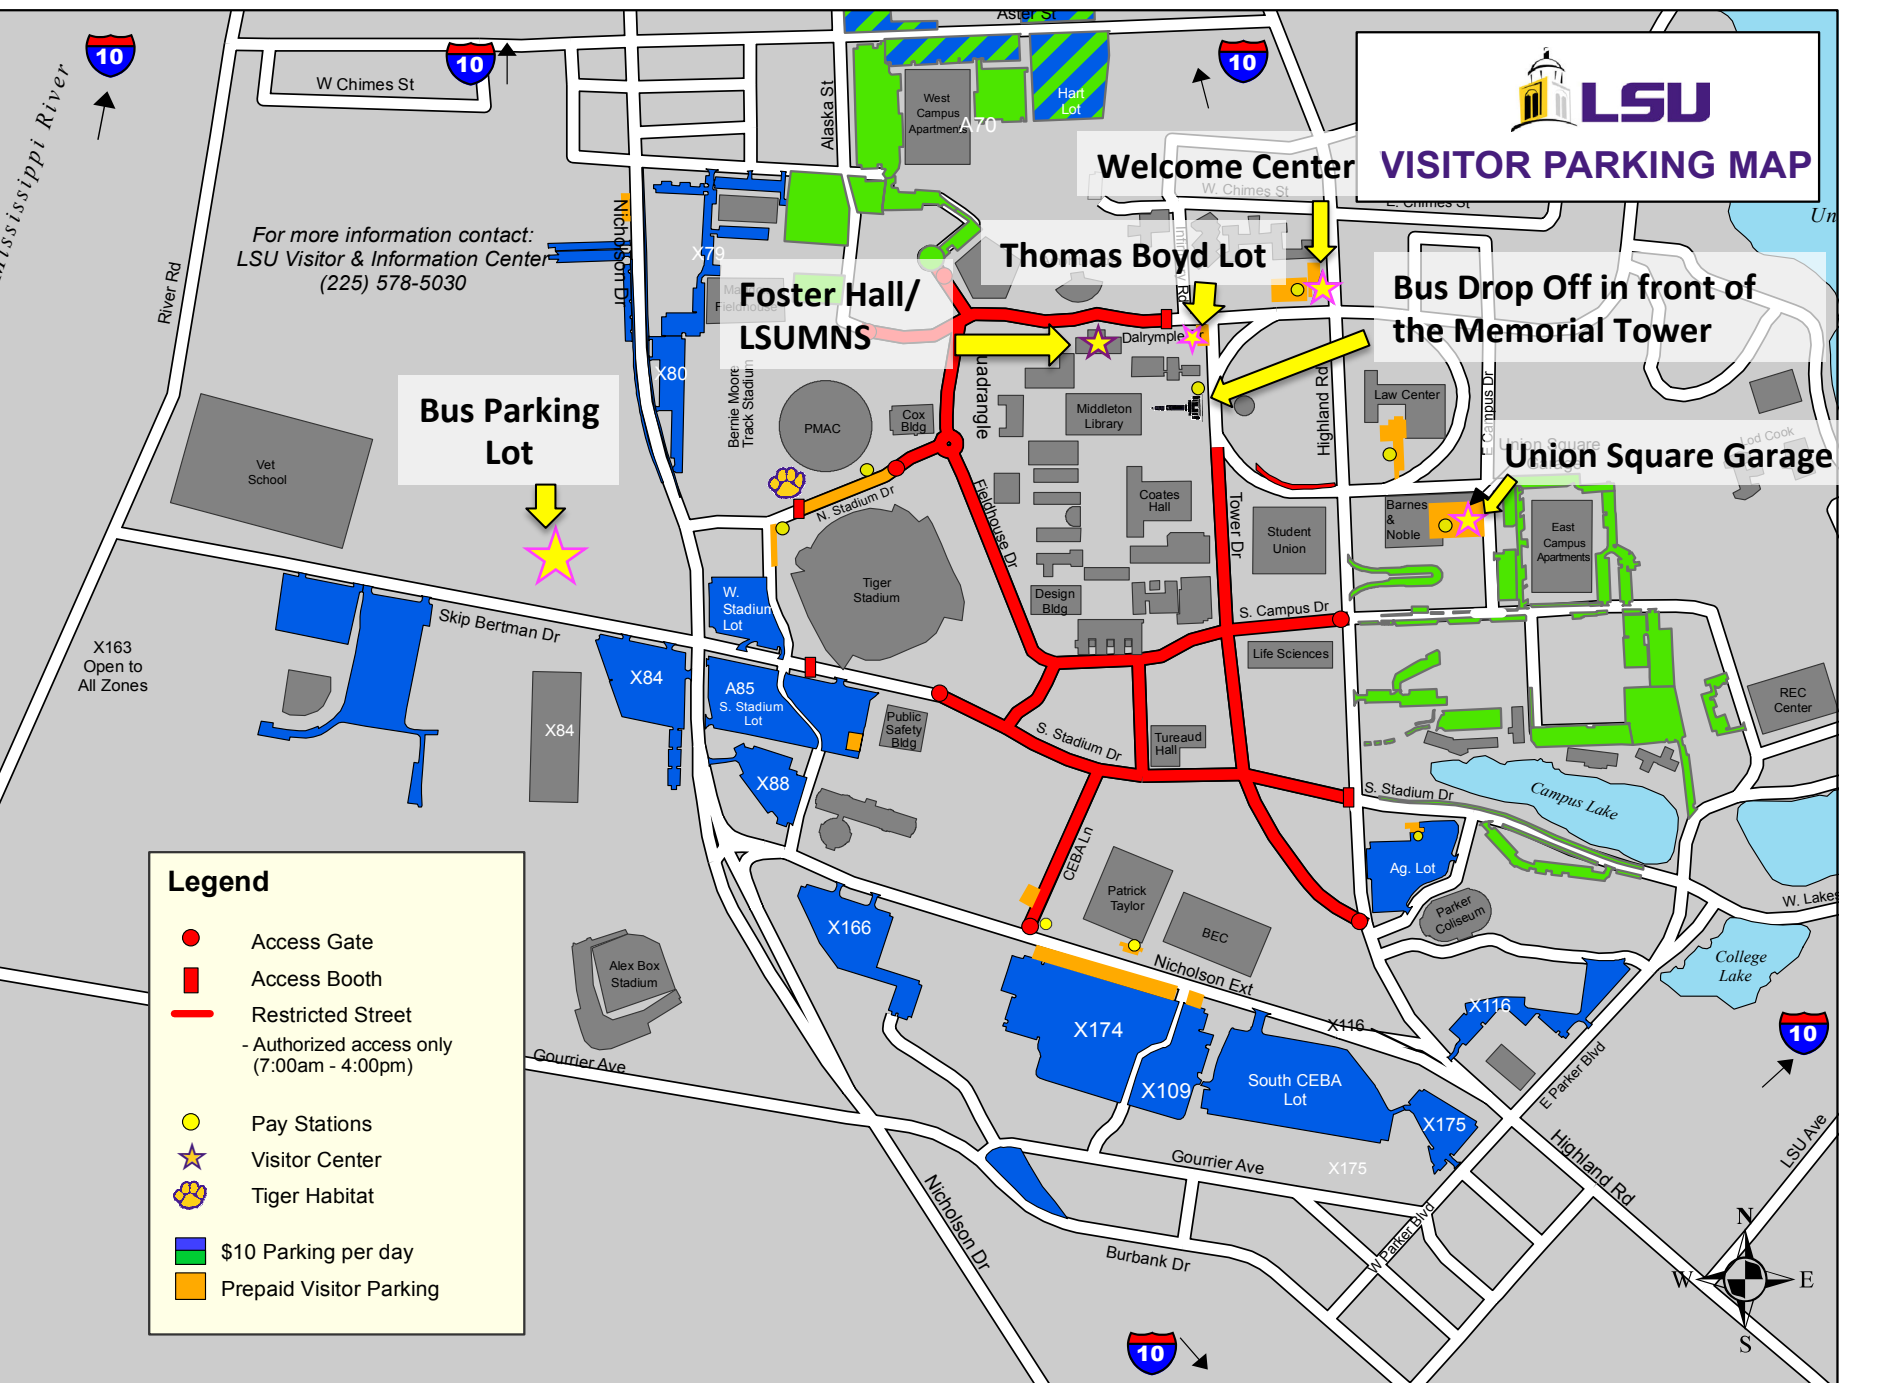

LSU

VISITOR PARKING MAP

For more information contact:
LSU Visitor & Information Center
(225) 578-5030

Bus Parking Lot

Thomas Boyd Lot

Bus Drop Off in front of the Memorial Tower

Union Square Garage

Legend

- Access Gate
- ▬ Access Booth
- ▬ Restricted Street
- Authorized access only (7:00am - 4:00pm)
- Pay Stations
- ★ Visitor Center
- 🐾 Tiger Habitat
- \$10 Parking per day
- Prepaid Visitor Parking