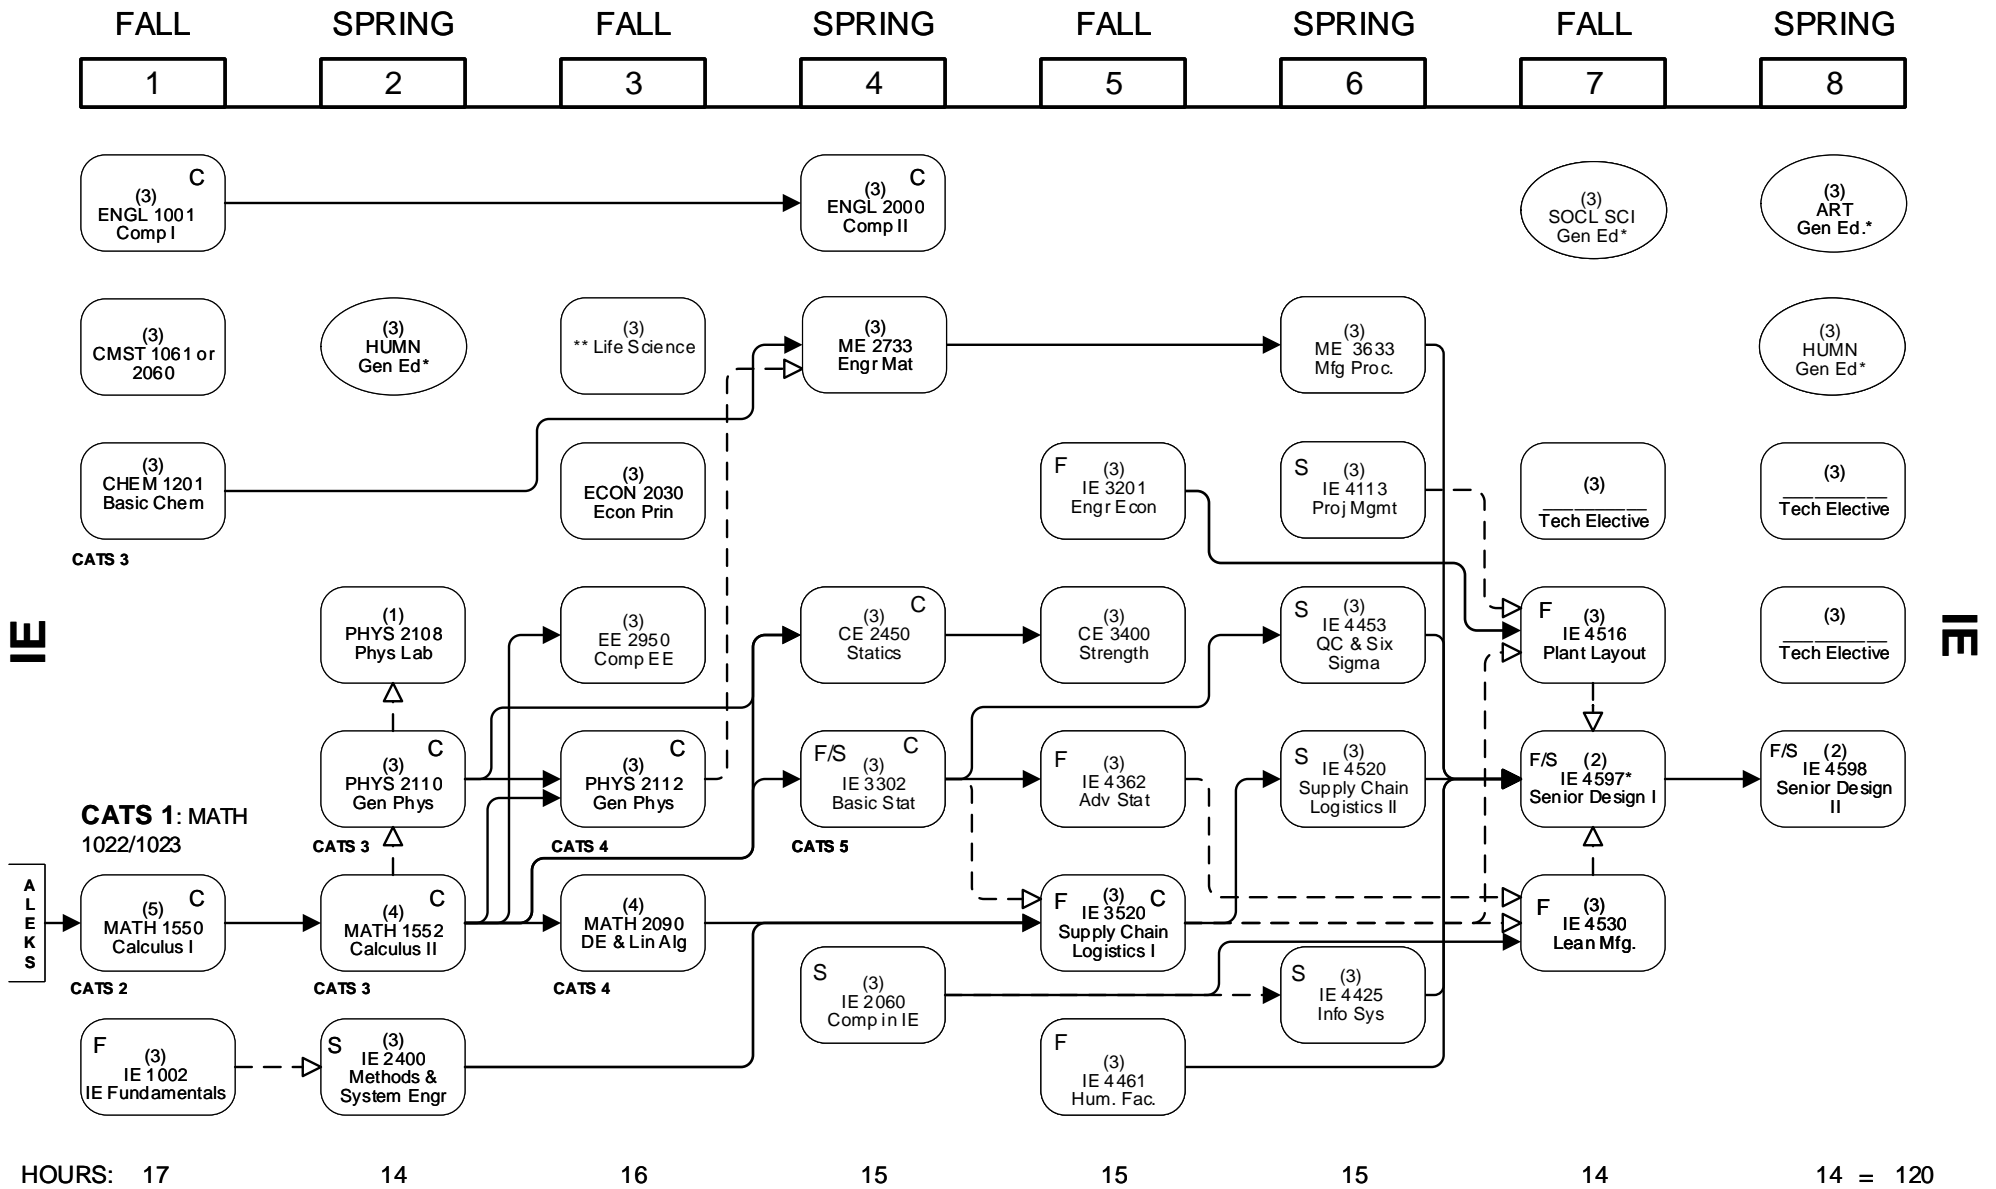

INDUSTRIAL ENGINEERING

IE

IE

A
L
E
K
S

Credit required
 Credit or registration required

C Grade of "C" or better required BEFORE moving on to one or more following courses

Gen Ed General Education - See 2022-2023 General Catalog

FLOWCHART LEGEND

Tech Electives must be from approved electives list, on the MIE website.
 **IE 4597/4598 may only be taken in the last two graduating semesters. Up to two of the four pre-requisites for IE 4597 (IE 4425, IE 4453, IE 4461 & IE 4520) may be taken as a co-requisites with IE 4597.
 ** Approved Life Sciences – BIOL 1001/101 1/1 201, ENVS 1126/2126, HORT 2050/2061, AGRI 1005, AGRO 1001, OCS 2050, or RNR 1001.